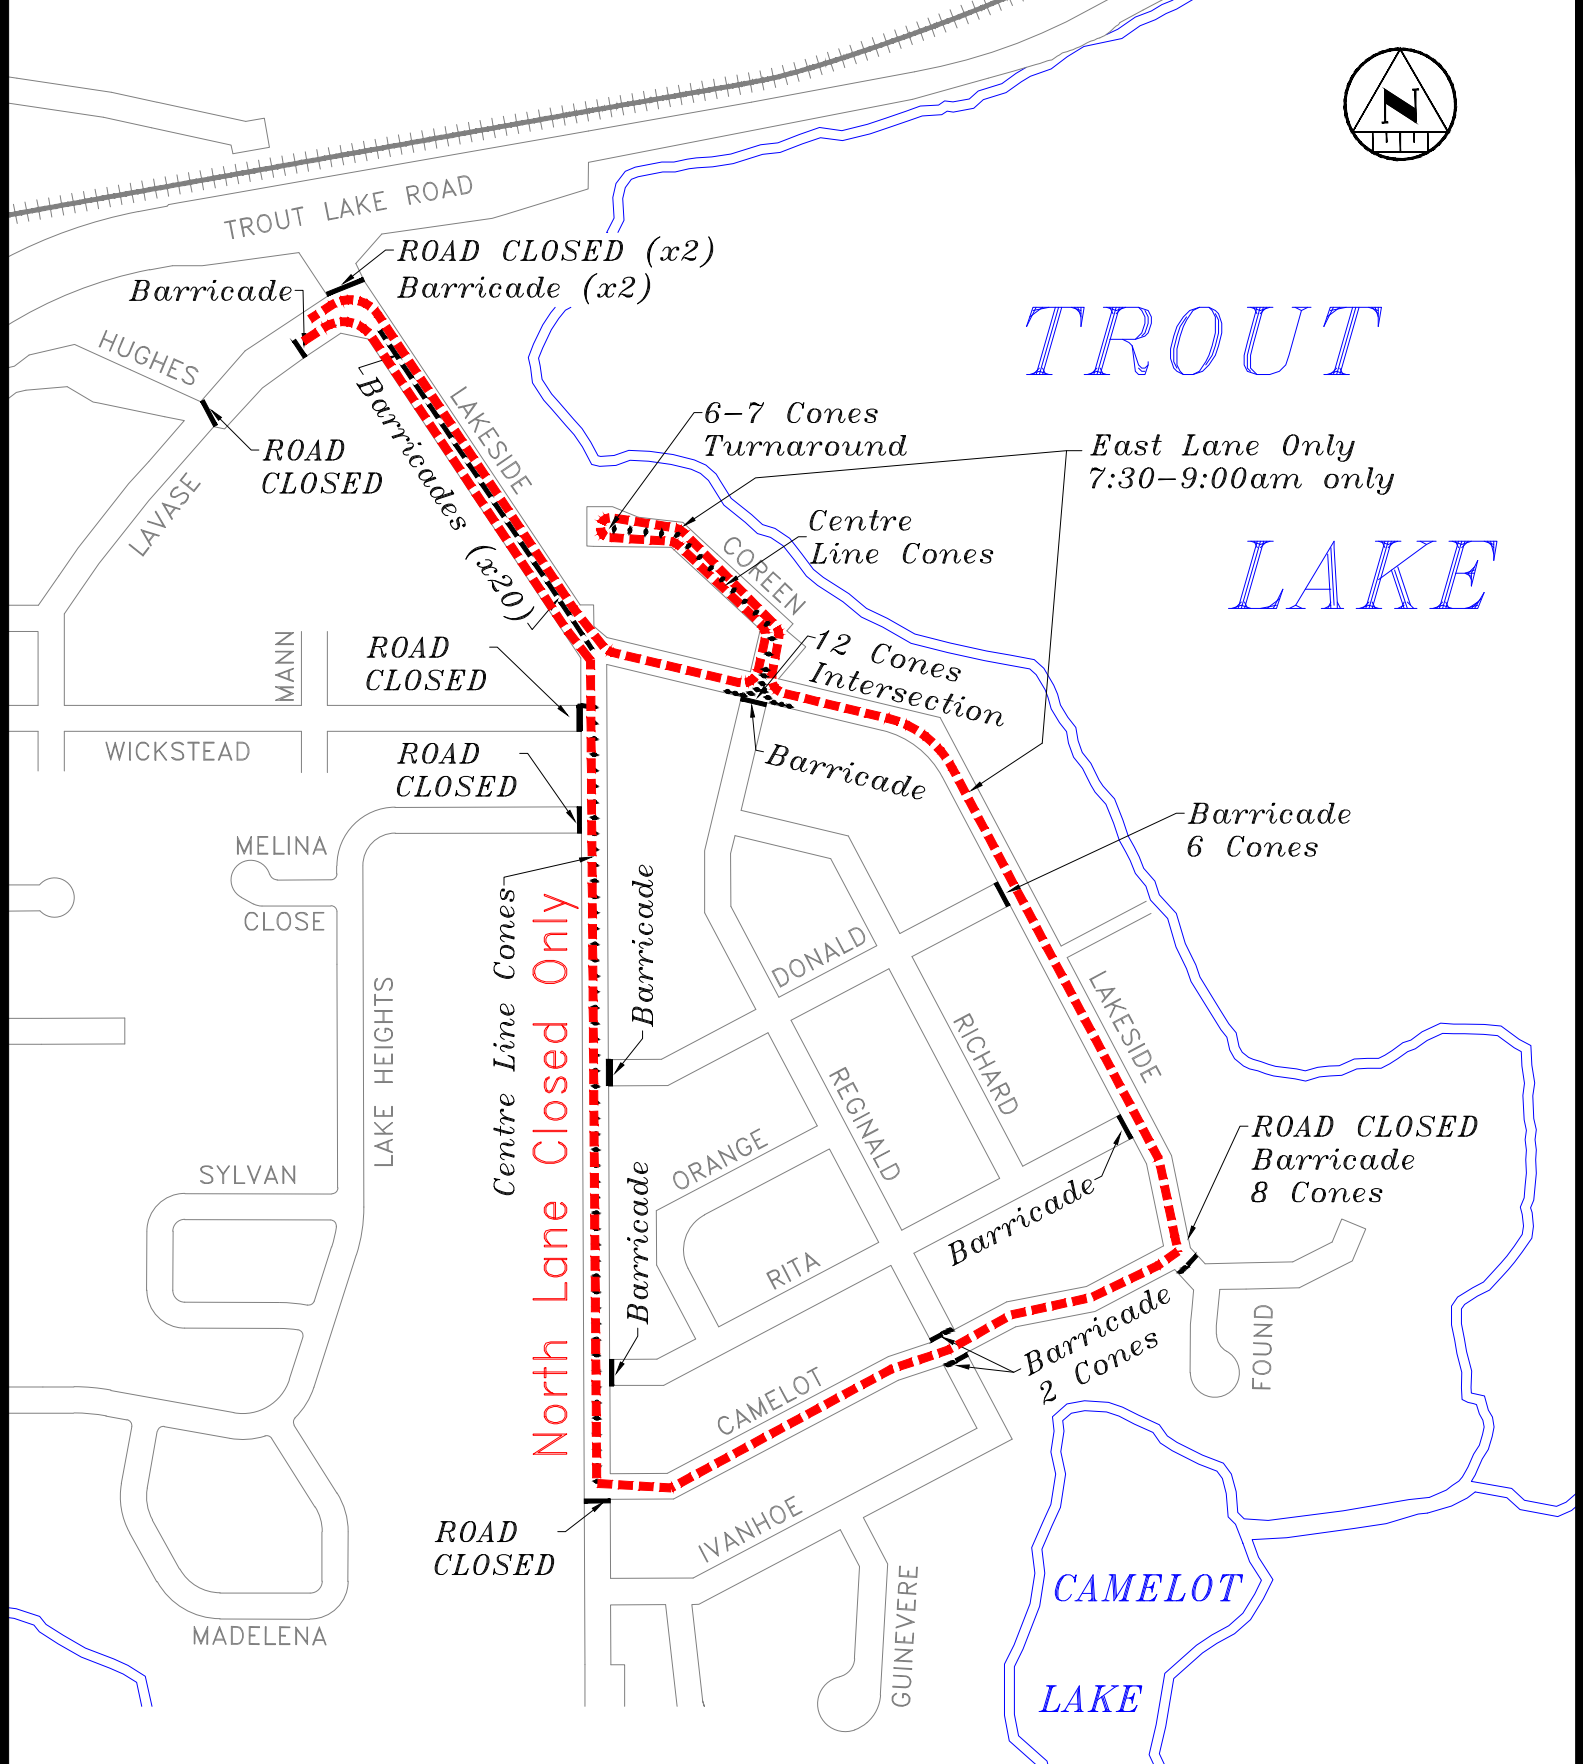

# TROUT LAKE

# LAKE

East Lane Only  
7:30-9:00am only

### Kiwanis Kids Triathlon

Road Closure-June 27, 2020

12:30pm - 2:00pm

Lakeside Dr - Lavase Rd to Camelot Dr, Coreen Cr, Camelot Dr,  
Lavase Rd - Hughes Rd to Lakeside Dr, Sage Rd - Lakeside Dr to Camelot Dr,

\*Space cones max 4-6m apart