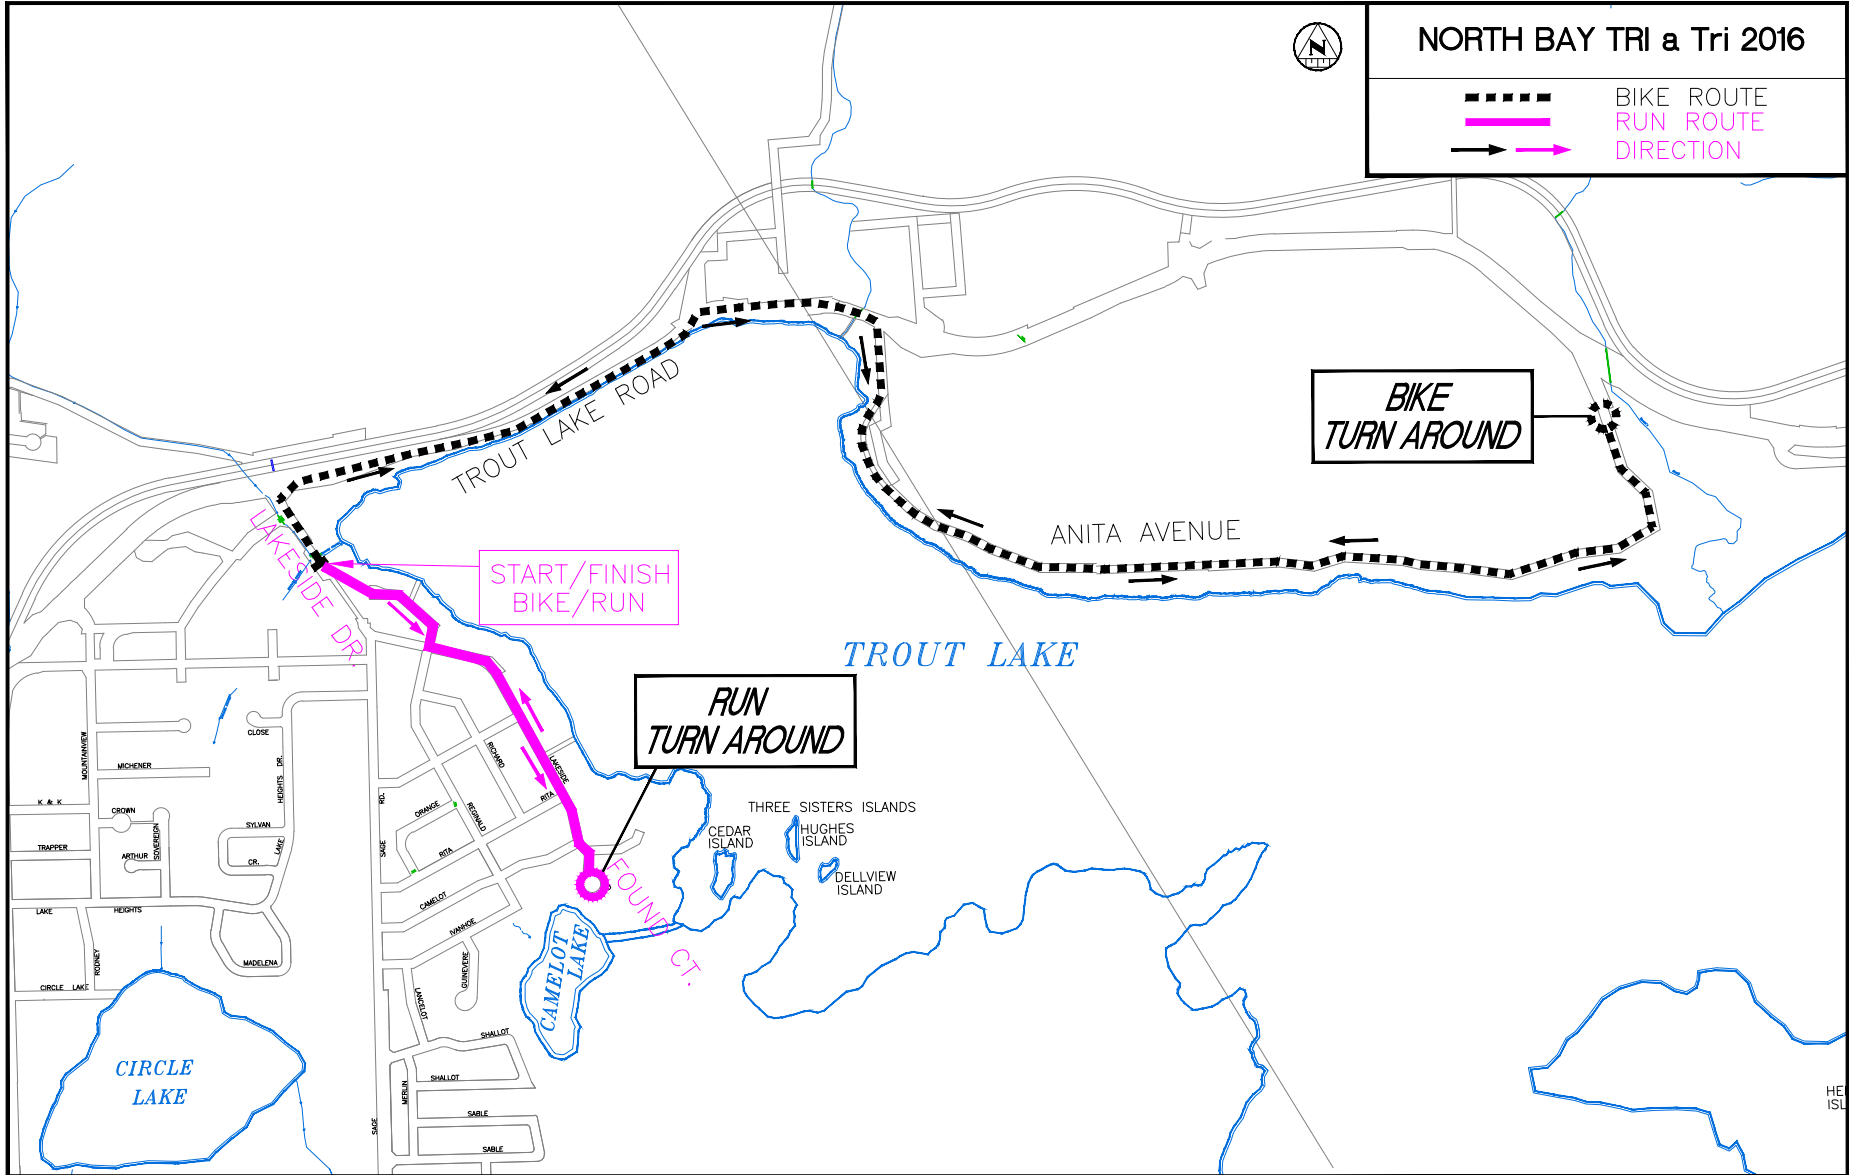

NORTH BAY TRI a Tri 2016

- BIKE ROUTE (indicated by a dashed black line)
- RUN ROUTE (indicated by a solid pink line)
- DIRECTION (indicated by arrows)

**BIKE
TURN AROUND**

**START/FINISH
BIKE/RUN**

**RUN
TURN AROUND**